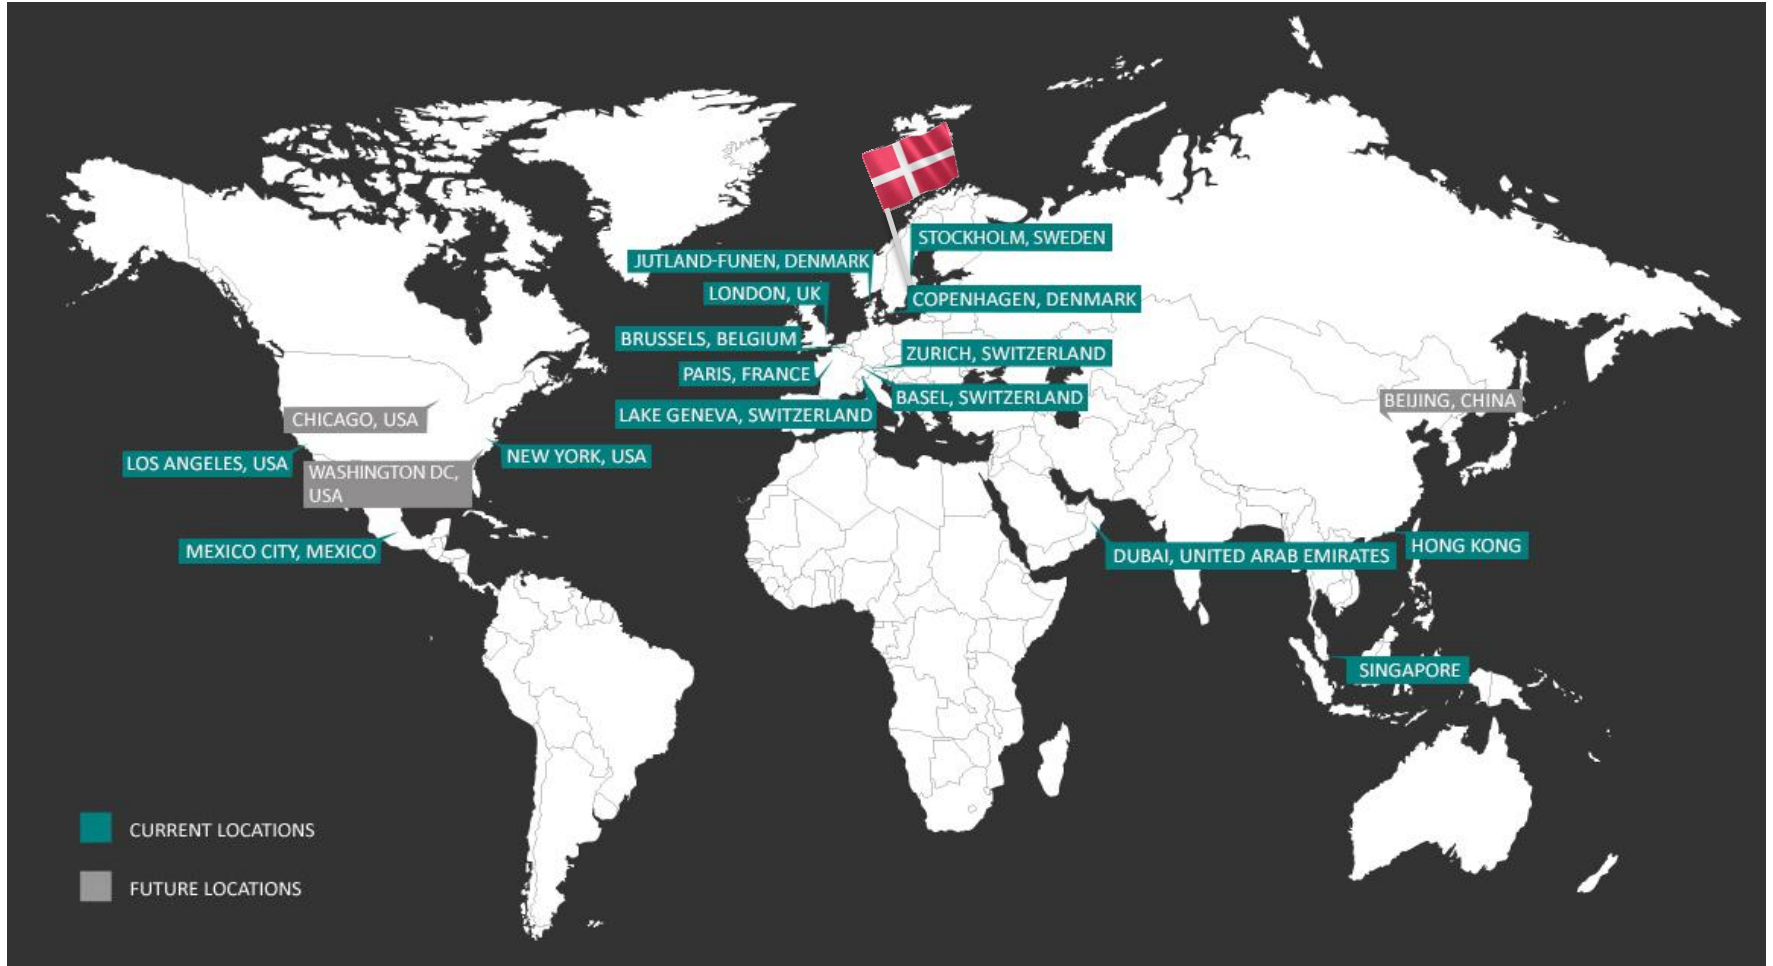

Nationalities

Germany	(303)
UK	(149)
Sweden	(144)
Italy	(109)
Spain	(109)
China	(105)
USA	(101)
France	(79)
India	(72)

ORGANISATION

Board of the University

International Staff Mobility

DUAL CAREER SERVICES

KID'S EVENTS

Every 2nd month

**SPOUSE JOB
SEEKER'S
NETWORK**

Every 2nd week

**INTERNATIONAL
DUAL CAREER
NETWORK
(IDCN)**

Every 2nd month

IDCN Copenhagen

Launched March 2016