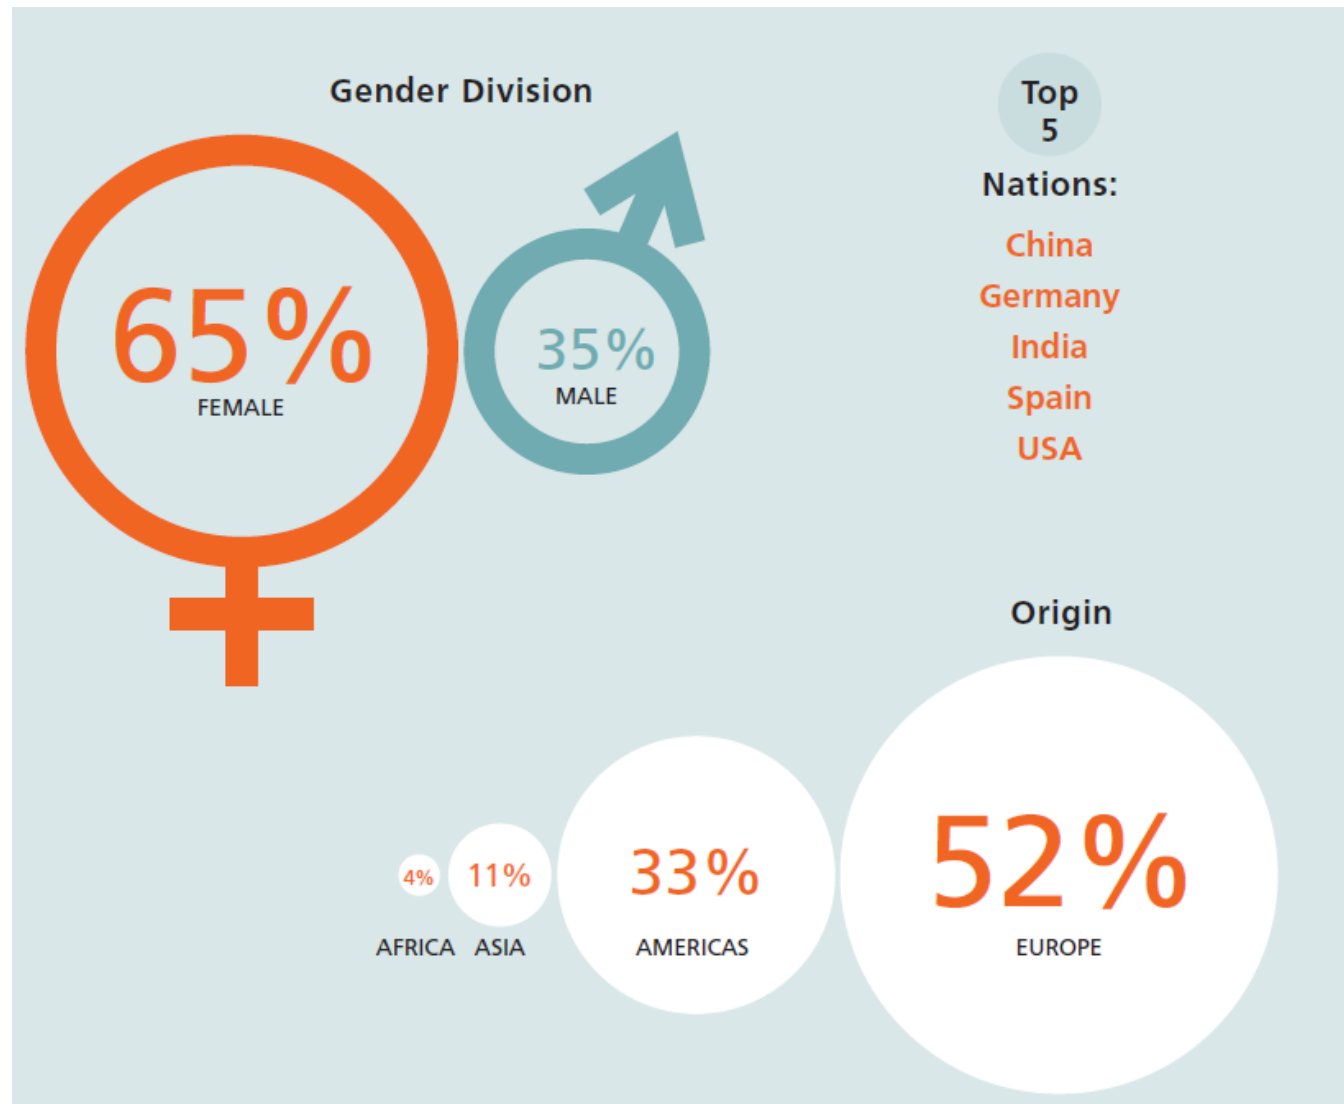

FACTS & NUMBERS